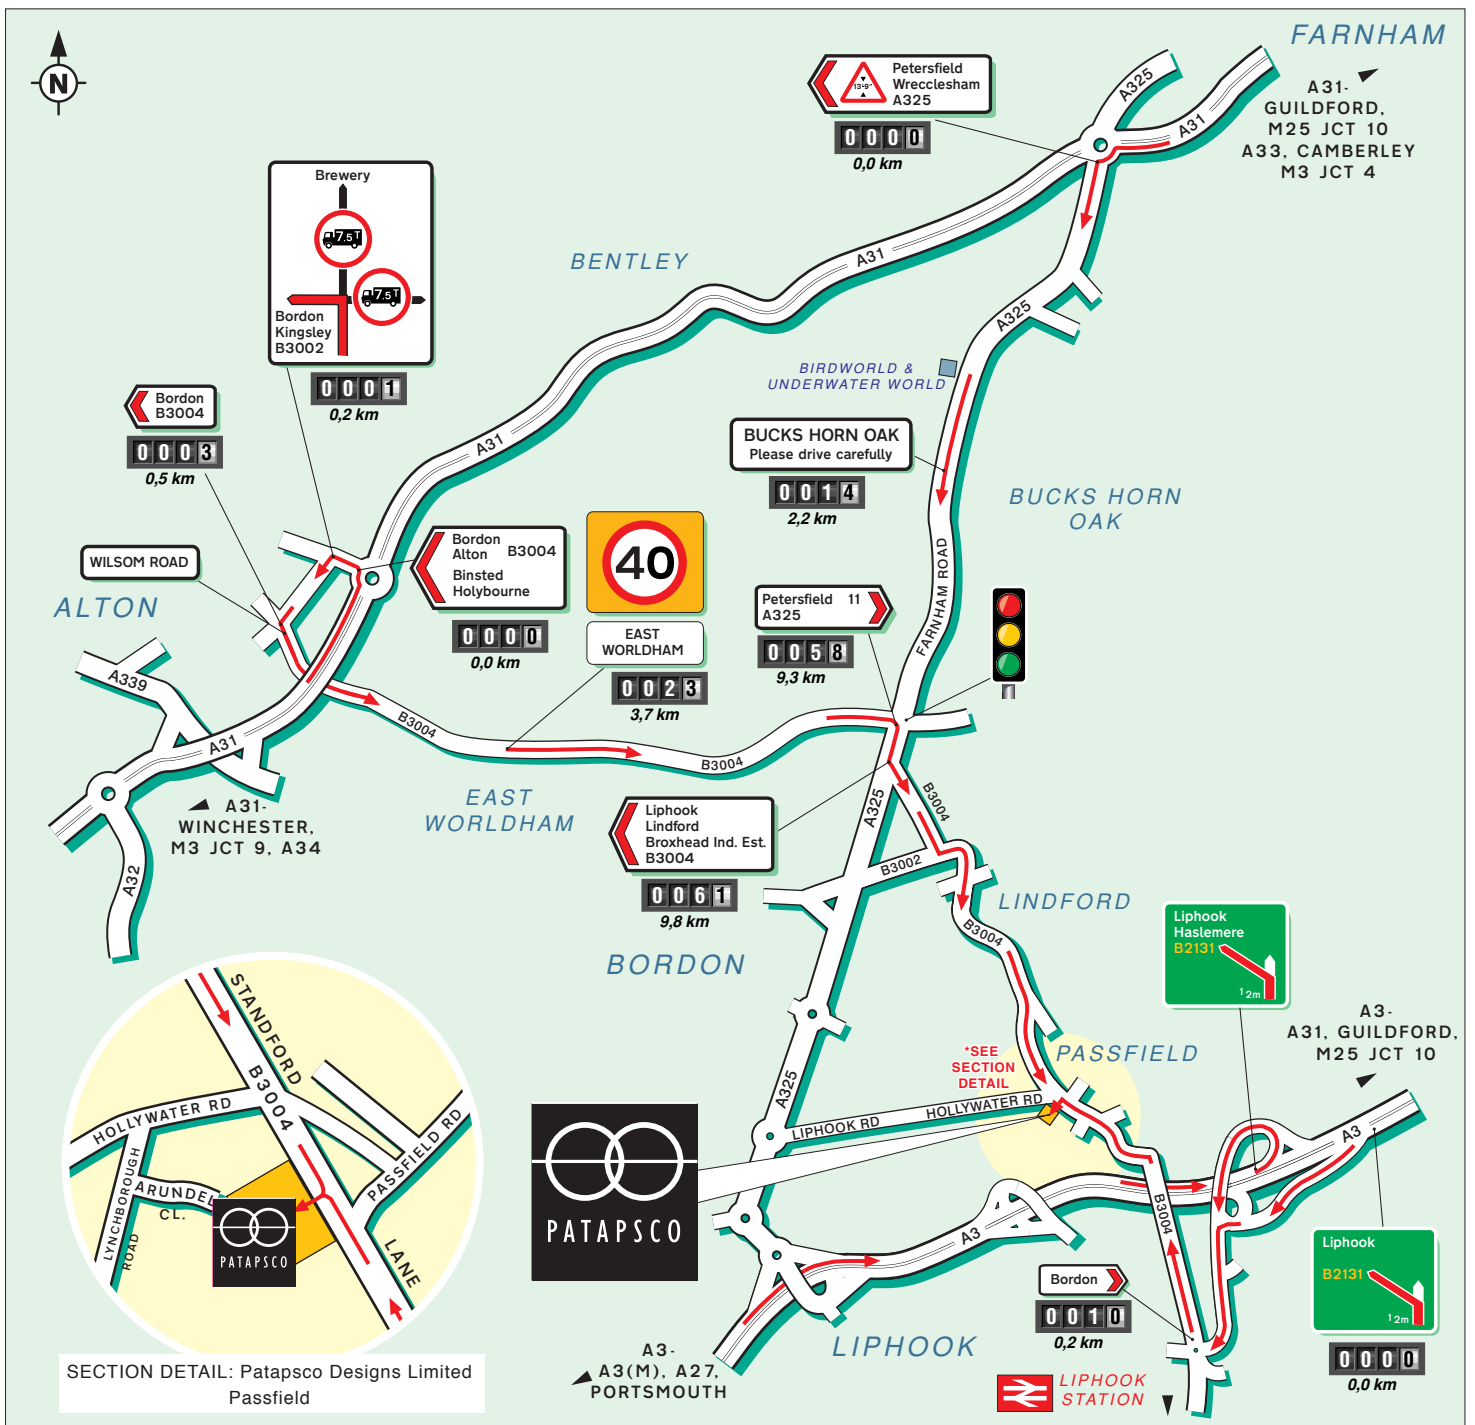

**Public Transport**

-  **By Rail, Liphook Station.**  
 Approximately 5 - 10 minutes by taxi. Main London Waterloo / Portsmouth line.
-  **By Air, Southampton Airport.**  
 Take a train from Southampton Parkway Airport Station to Woking Station, then take a train to Liphook.
- Gatwick Airport.**  
 Take a train from Gatwick Station to Guildford Station. Then take a train to Liphook.
- Heathrow Airport.**  
 Take a Coach to Woking. Then take a train to Liphook.